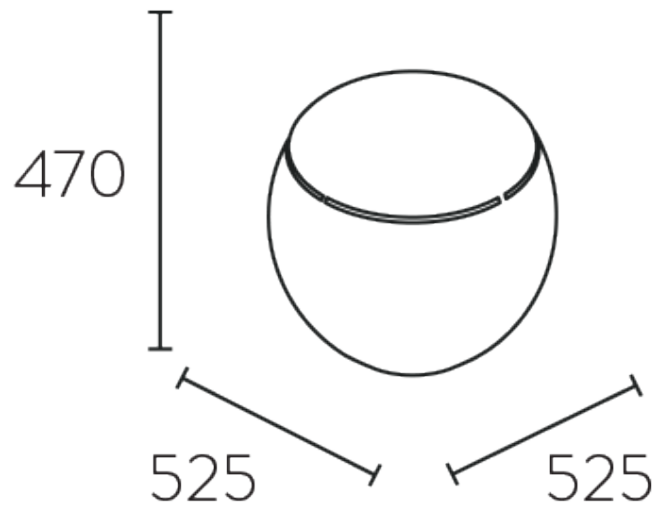

BOXIN

Ref. S44

Waiting Seats

(mm)

Sofa /Sofá/Sofa

Maintenance /Mantenimiento/Maintenance

✓ **Water + Detergent.**
Agua + Jabón.
Eau + Détergent.

✗ **Do not use the following products:**
Alcohol, leather cleaner, chemicals,
thinner, kerosene, wax, amoniac.