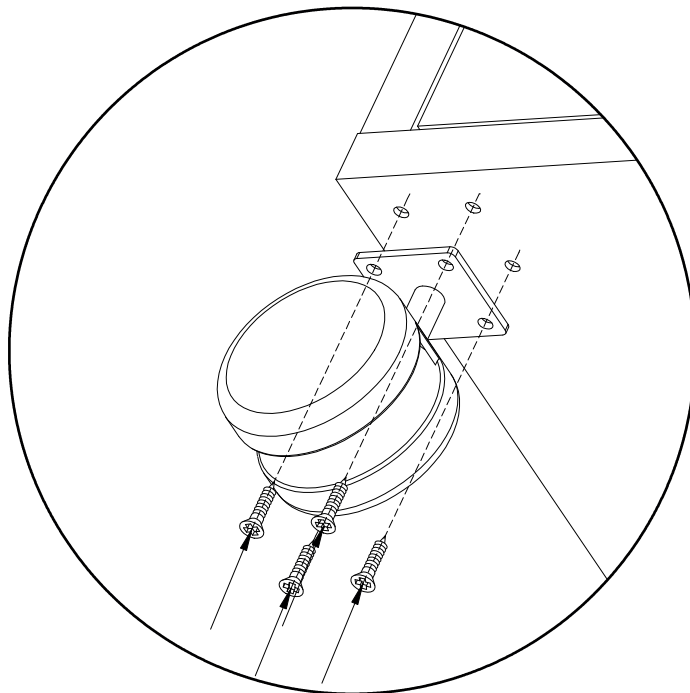

PAHI.

Barcelona

BRISTOL

Ref. M075R

Styling Units

Updated: 01 Feb. 2018

Page 1/4

(mm)