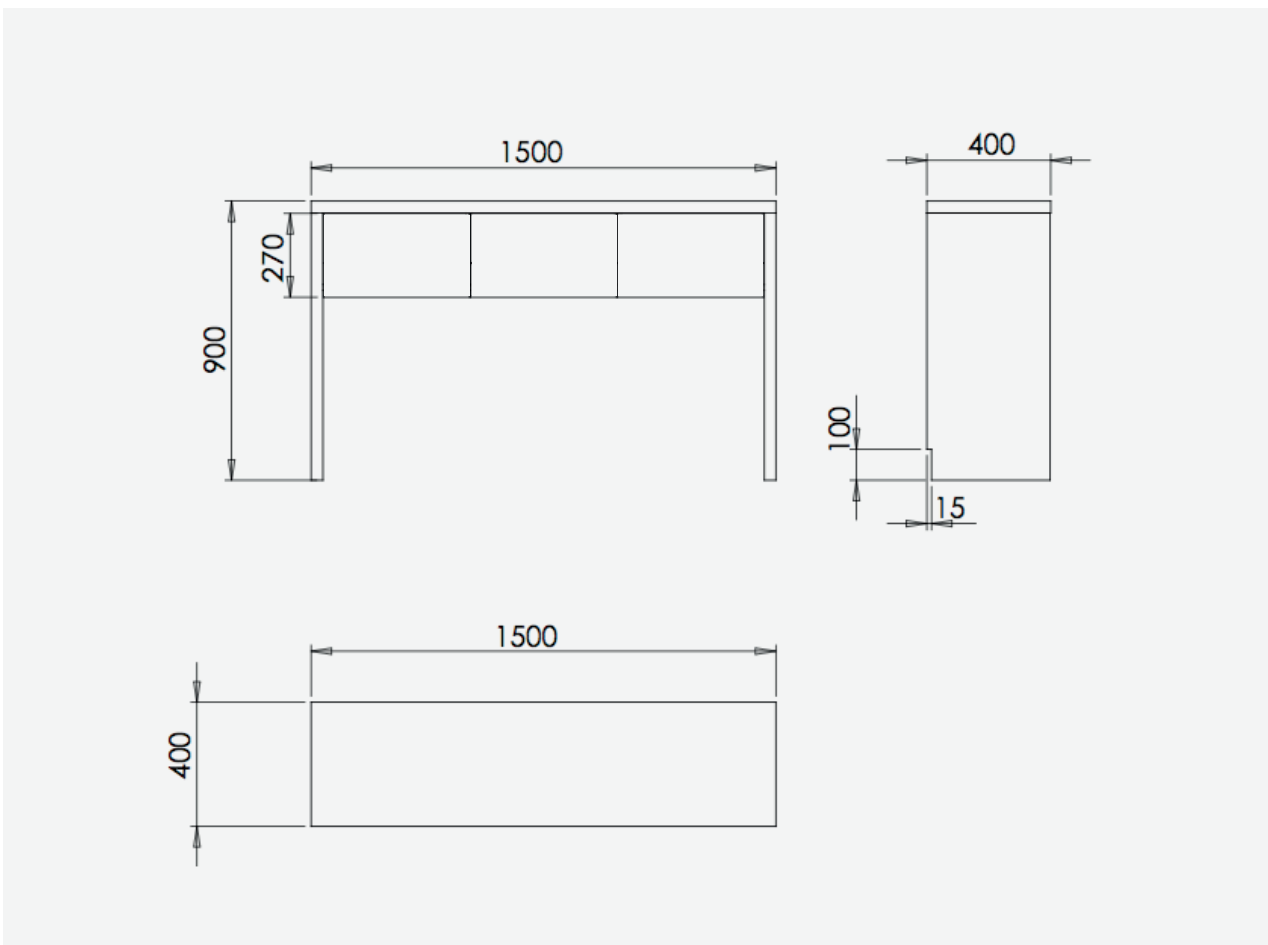

CAFFE

Ref. M076

Receptions

(mm)

Reception + Upper part /Recepción+Parte superior/Reception+Partie supérieure

Address

Pol. Ind. Mas Galí
Barcelona, 32-34
08503 Gurb
Barcelona

Contact