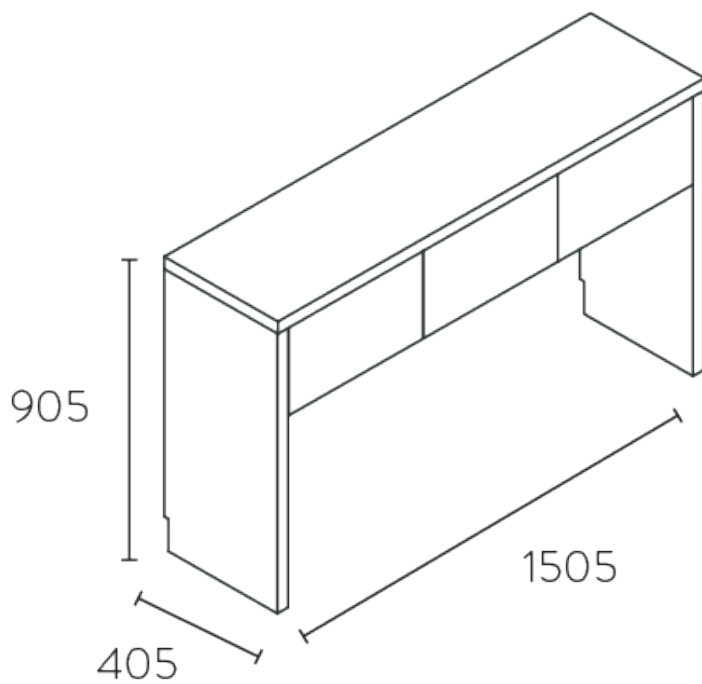

CAFFE

Ref. M076

Receptions

(mm)

Reception + Upper part /Recepción+Parte superior/Reception+Partie supérieure

Address

Pol. Ind. Mas Galí
Barcelona, 32-34
08503 Gurb
Barcelona

Contact