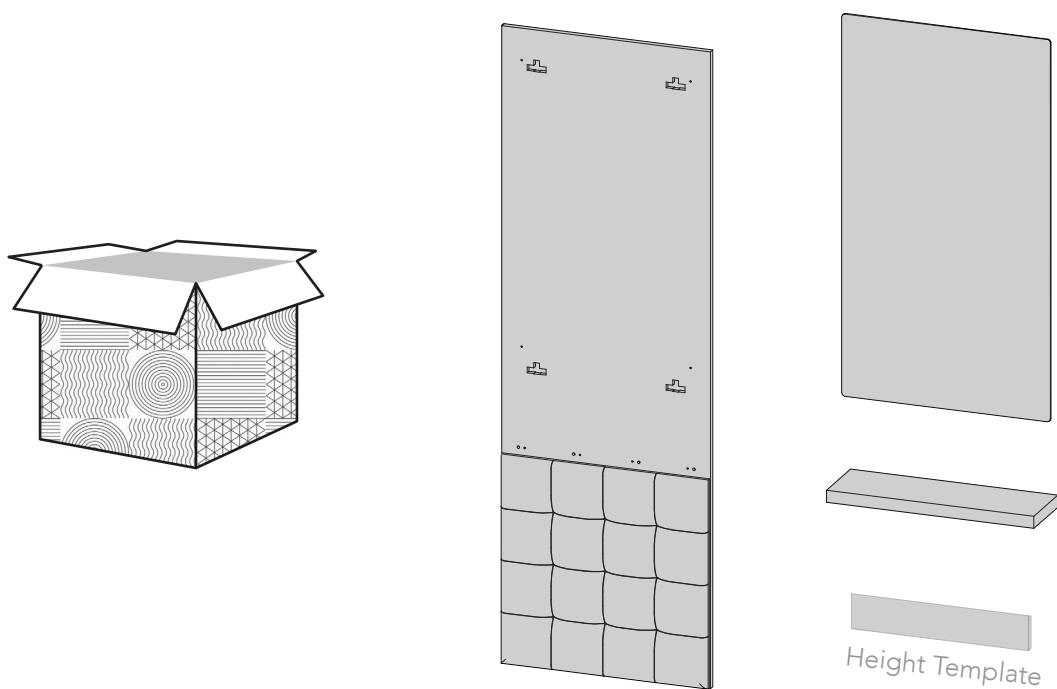

## MUSA

---

Ref. M072

Styling Units

(mm)

In the box /En la caja/Dans la boîte

---

Styling Unit /Tocador/Console de coiffage