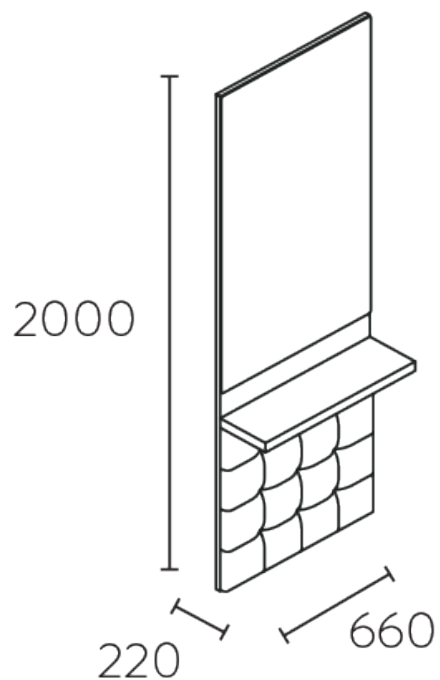

## MUSA

---

Ref. M072

Styling Units

(mm)

In the box /En la caja/Dans la boîte

---

Styling Unit /Tocador/Console de coiffage