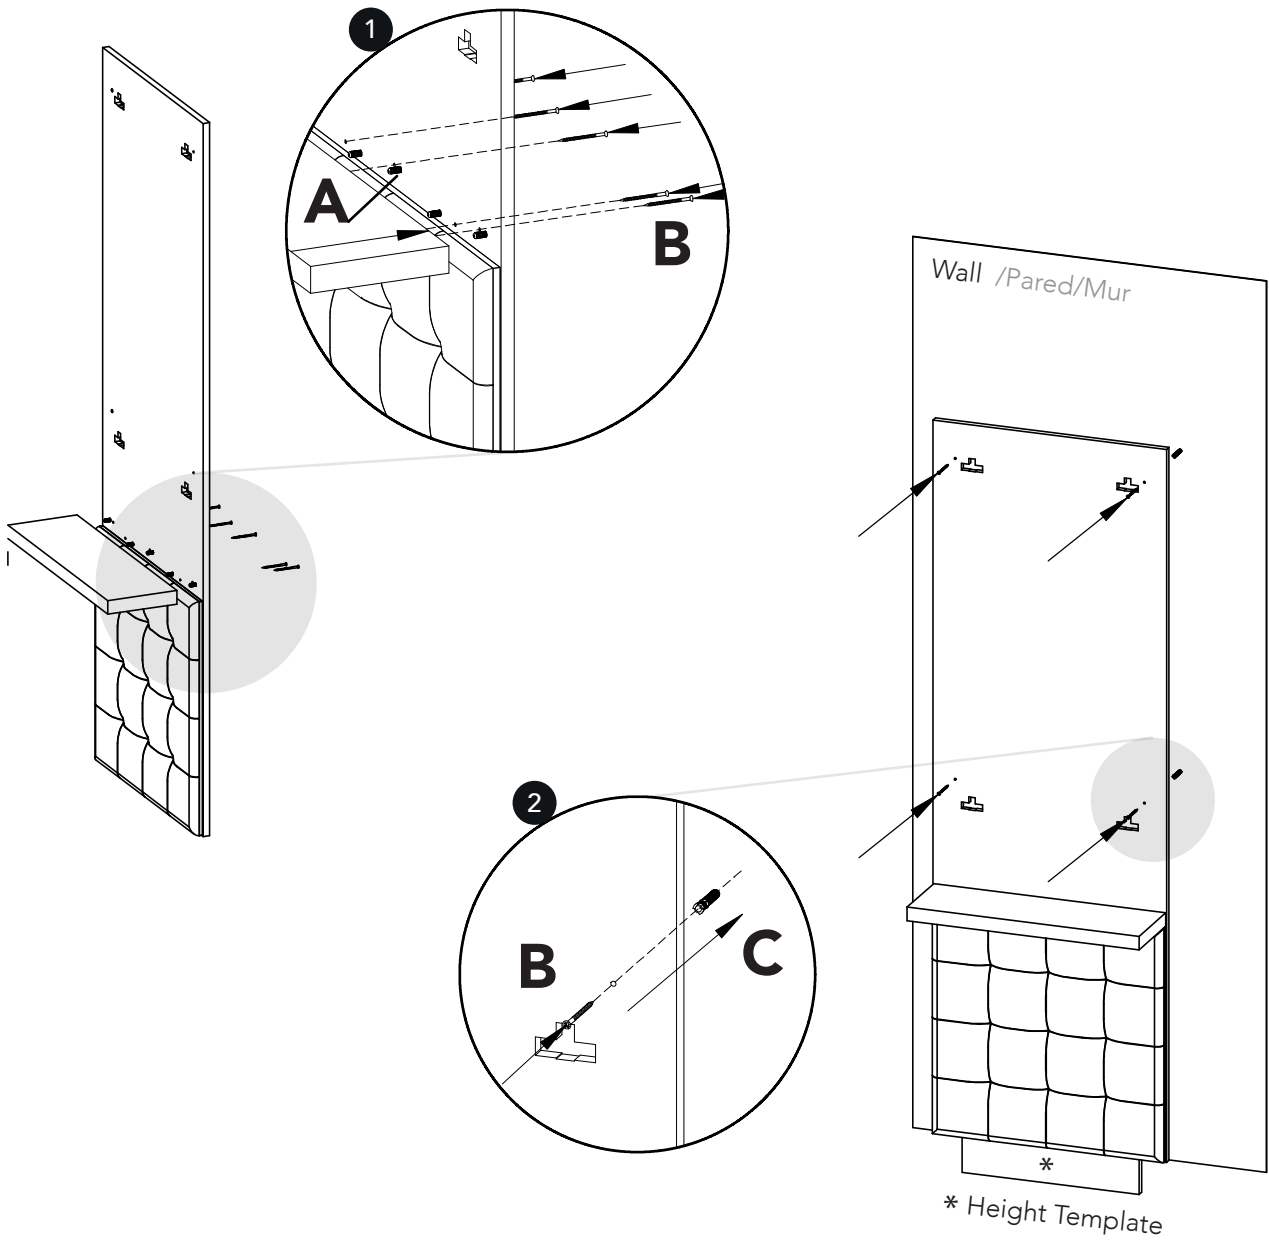

X5

X9

X4

Assembling /Montaje/Assemblage