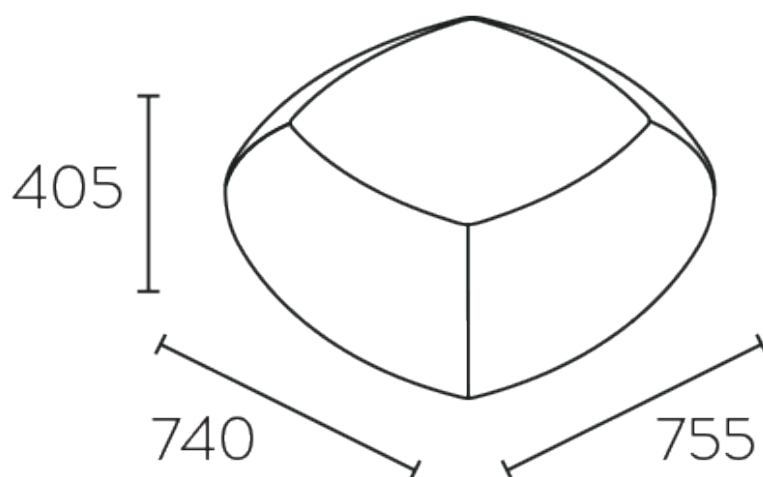

PLATT

Ref. S45

Waiting Seats

(mm)

Sofa /Sofá/Sofa

Maintenance /Mantenimiento/Maintenance

✓ **Water + Detergent.**
Agua + Jabón.
Eau + Détergent.

✗ **Do not use the following products:**
Alcohol, leather cleaner, chemicals,
thinner, kerosene, wax, amoniac.