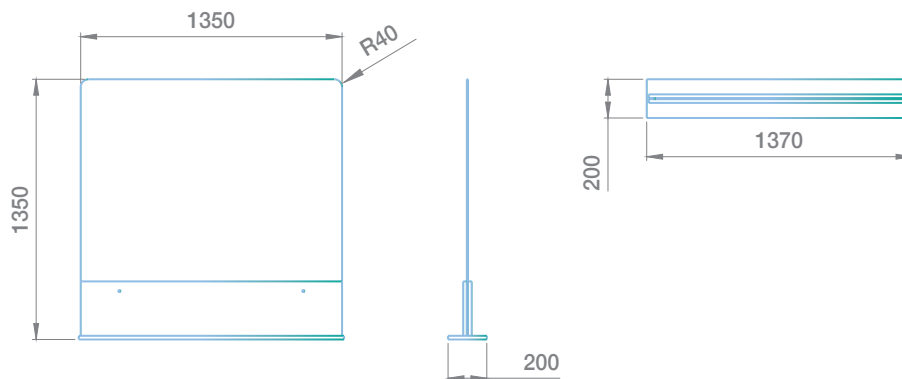

Wash units area Zone lavage

Partition to be placed between wash units in case of having space between them.

Séparateurs pour chaque bac: avec base s'il y a séparation entre les bacs.

Dimensions /Dimensions

(mm)