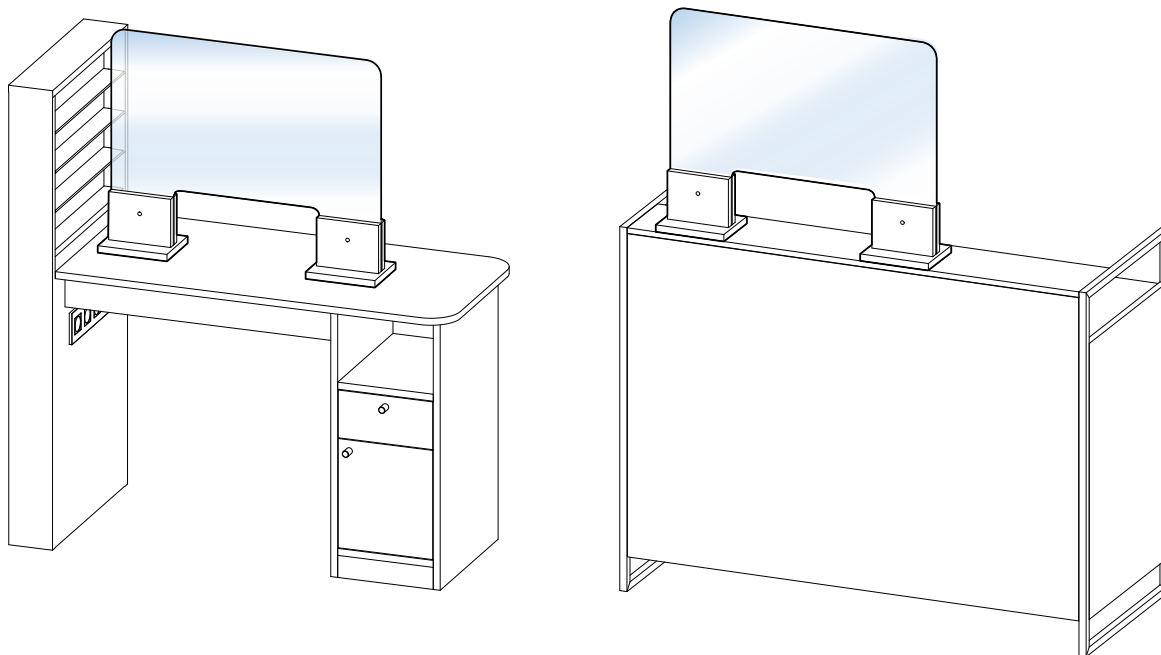

Ref: C0091

Manicure/Reception area Espace manucure / réception

Divider to put on the manicure and/or reception table.

Séparateur à mettre sur la table de manucure et/ou de réception.

Dimensions /Dimensiones/Dimensions

(mm)